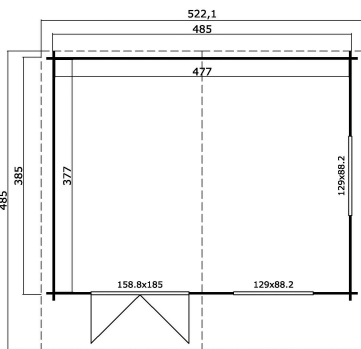

-  40 mm
-  3
-  10
-  **2 YEARS** GUARANTEE

**PACKAGING: 1 PALLET(S)**

 630 x 118 x 63 cm  
1255 kg

EAN 4046806054362

**DIMENSIONS**

Floor area	17.98 m <sup>2</sup>
Roof dimensions	5.25 x 5.45 m
Cubic volume	≈ 40.49 m <sup>3</sup>
Wall height	≈ 1.94 m
Ridge height	≈ 2.56 m
Front overhang	≈ 150 cm

**WINDOWS & DOORS**

1 x Double door (SGA+28*)	158.8 x 185.0 cm
2 x Double window open inward (SGA*)	129.0 x 88.2 cm

\*SGA: Single Glazed Action

\*SGA+28: Single Glazed Action with 28 mm Frame

**ROOF & FLOOR**

Roof boards	15x90 mm
Floor boards	15x90 mm
Roof surface	23.98 m <sup>2</sup>
Roof angle	≈ 15 °
Treated Bearers	70x45 mm

\* Optional roof covering available